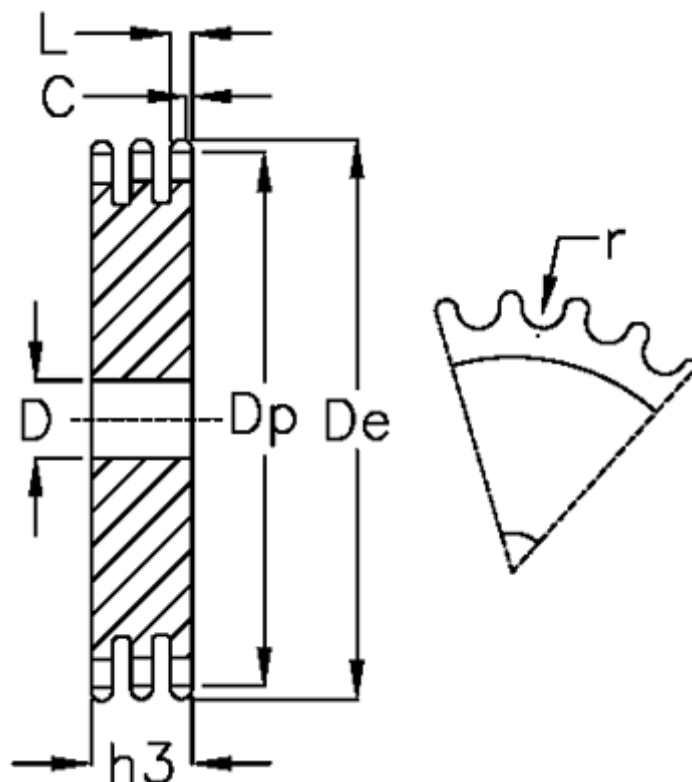

Article number: 616023003090

Description: Plate wheel 06 B-3 Z=90 triplex

## Measures

C	= 1
D	= 25
De	= 277.4
Dp	= 272.93
For chain size	= 3/8 x 7/32
For chain type	= 06 B-3
h3	= 25.6
L	= 5.2

Number of teeth	= 90
r	= 6.35